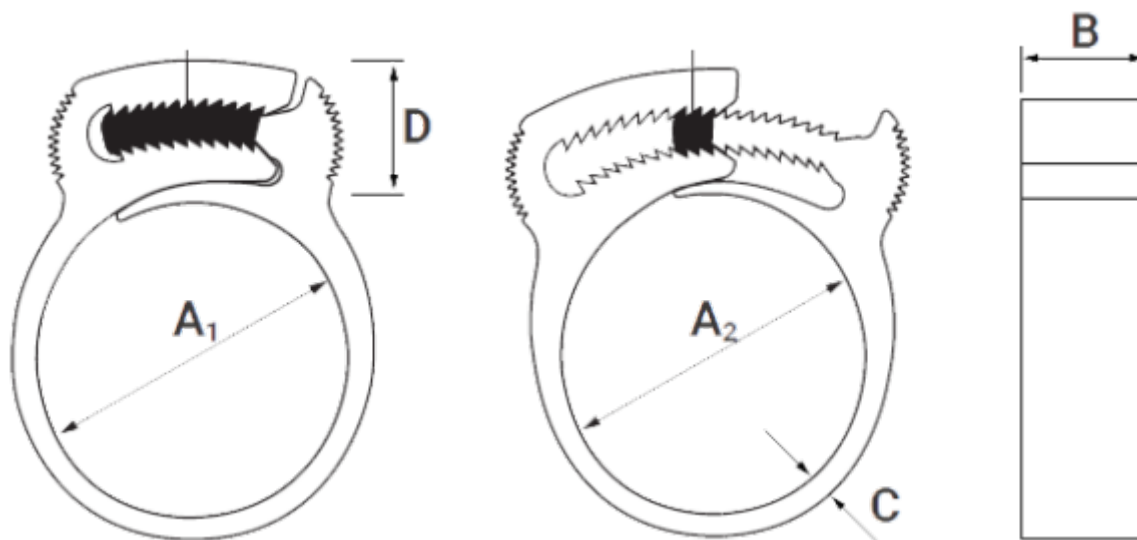

# Data Sheet

Article number: 5610

Description: KLEEclips type G Ø17.0-19.4

## Measures

A1 = 16.9

A2 = 19.9

B = 6.9

C = 2.1

D = 12.5

Size = G

Weight (g) = 200